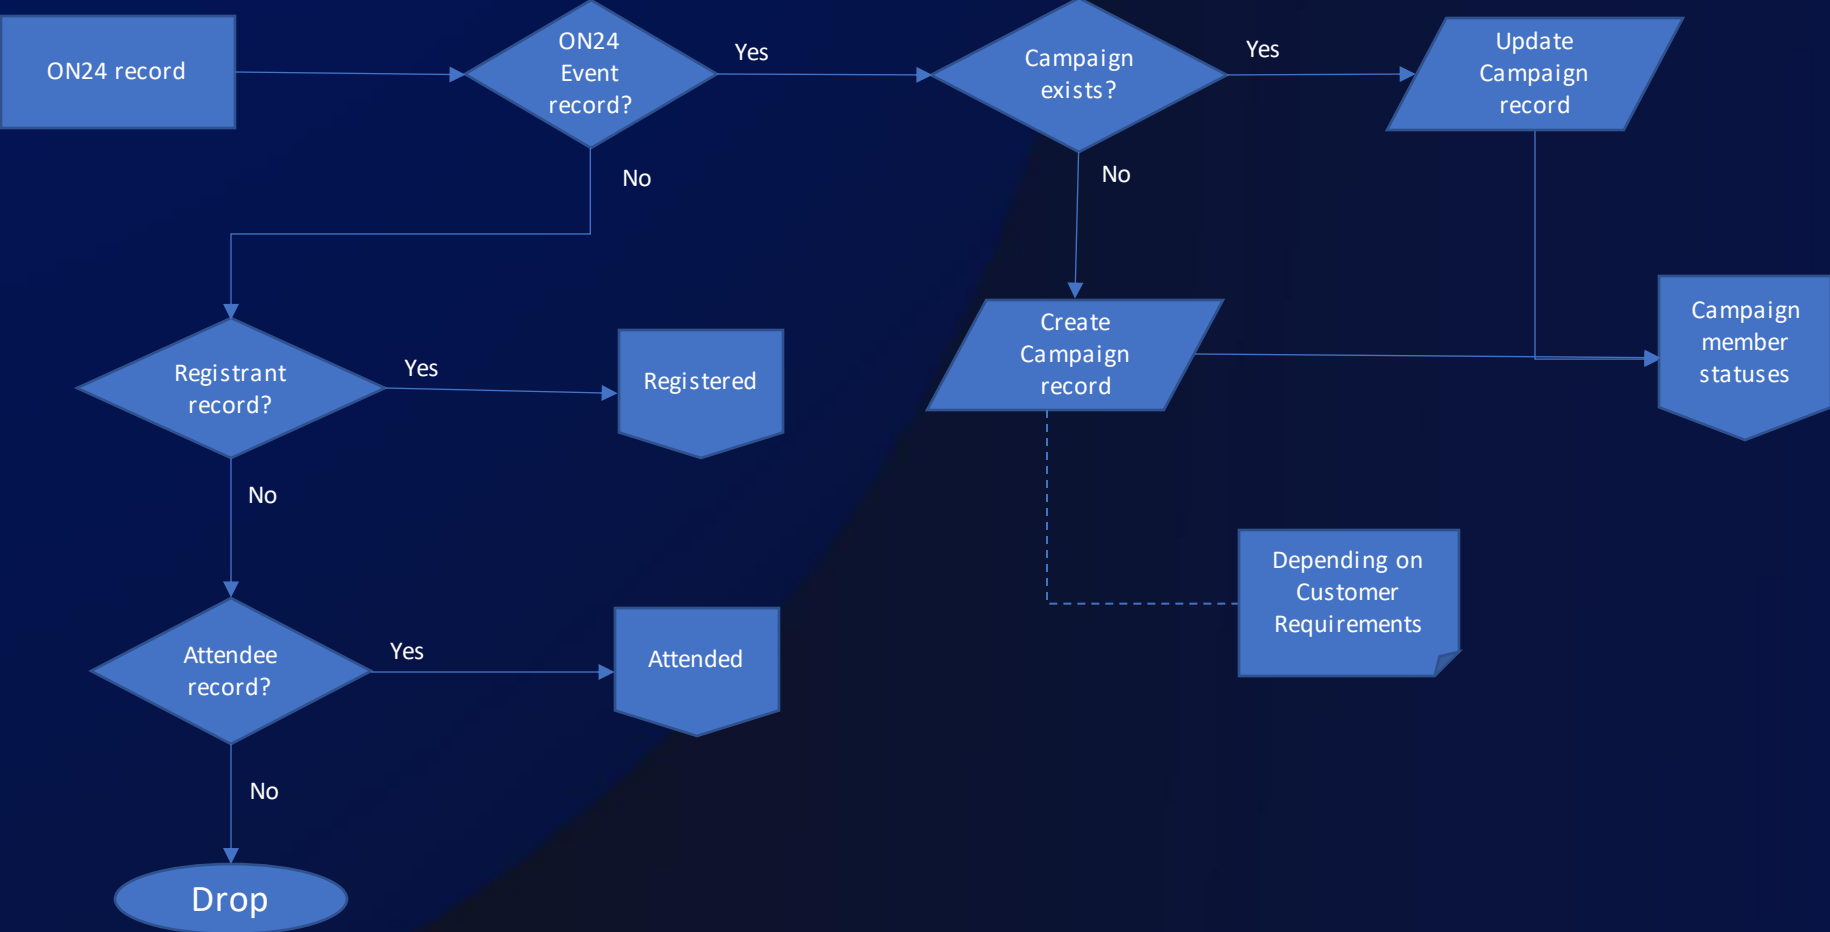

# **Salesforce Sales Cloud** ***TIBCO Scribe Integration Flow***

December 2022

# ON24 Event Record: Determine ON24 Record Type

# ON24 Event Record: Check Campaign Member Statuses (continued)