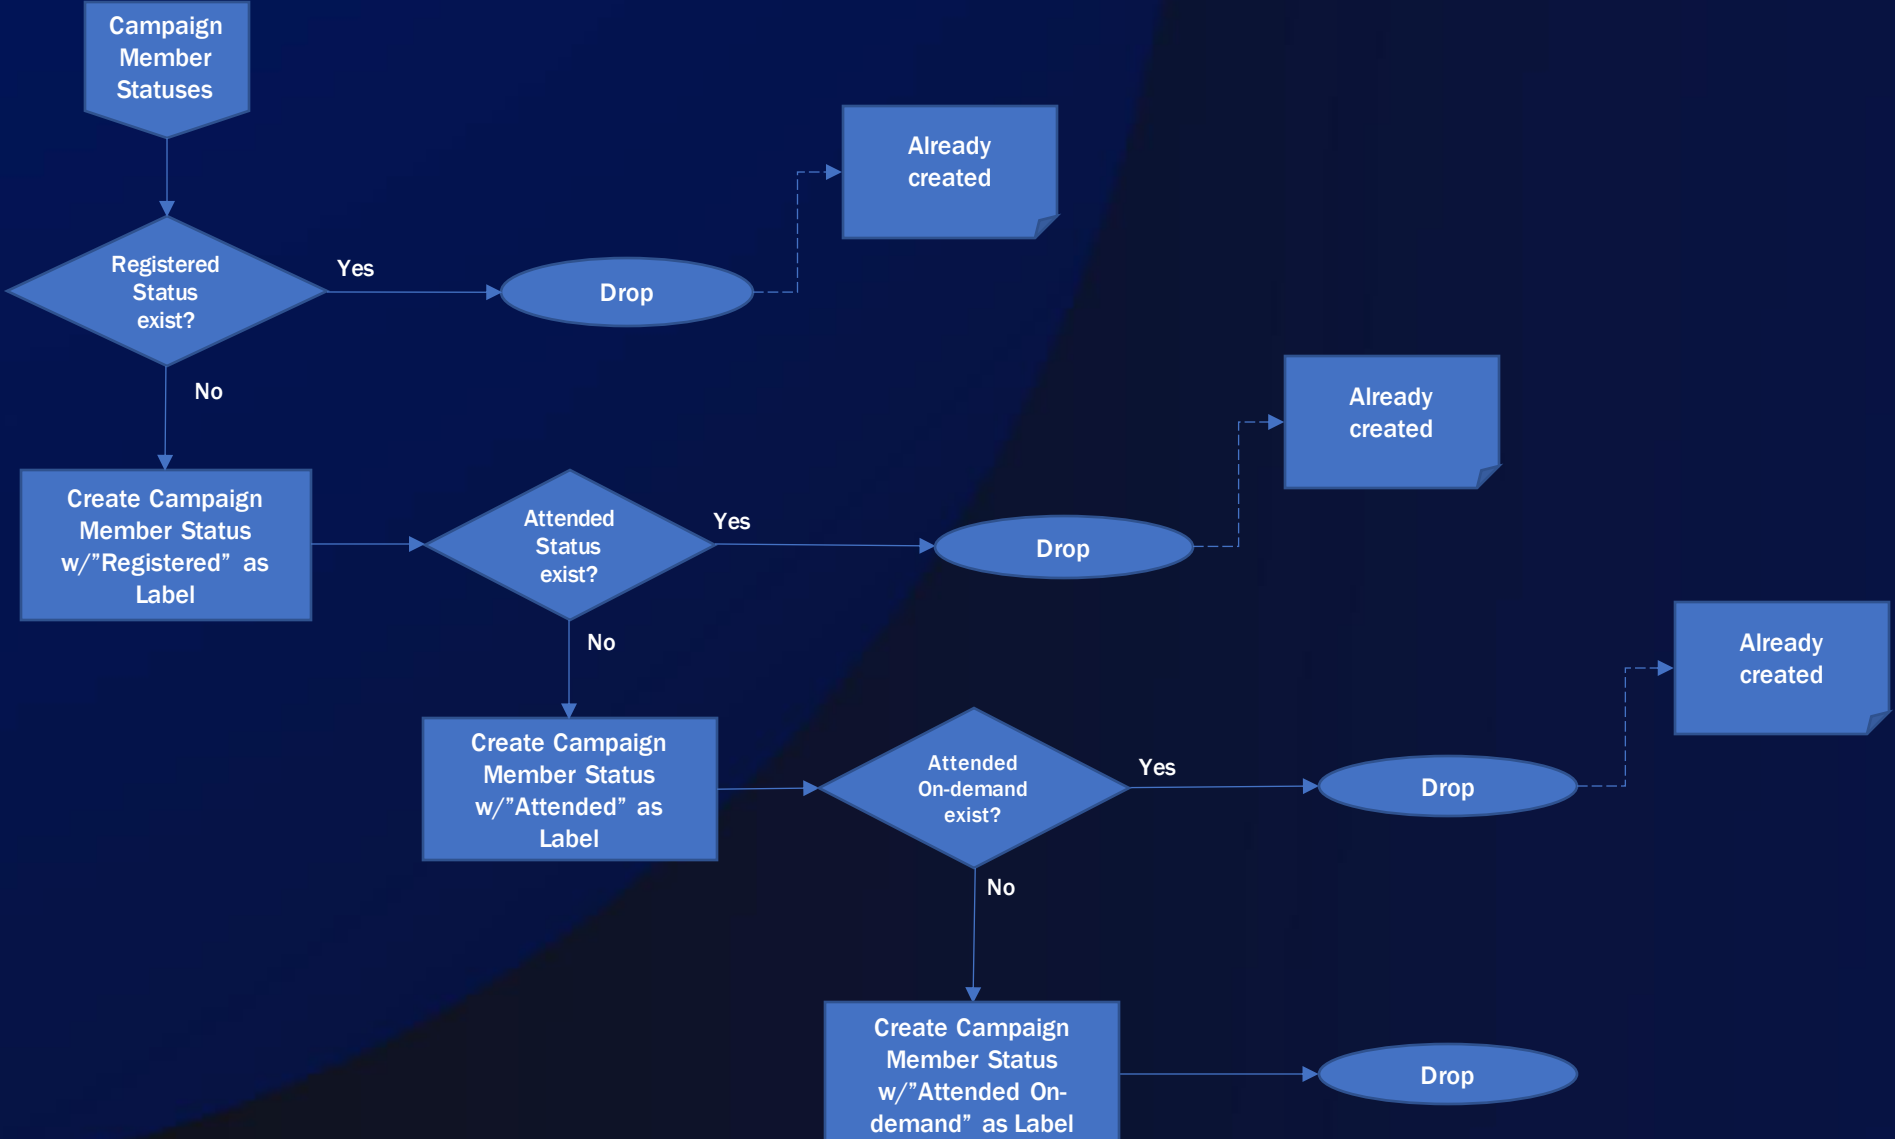

# **Salesforce Sales Cloud** ***TIBCO Scribe Integration Flow***

December 2022

# ON24 Event Record: Determine ON24 Record Type

# ON24 Event Record: Check Campaign Member Statuses (continued)

# ON24 Attendee record