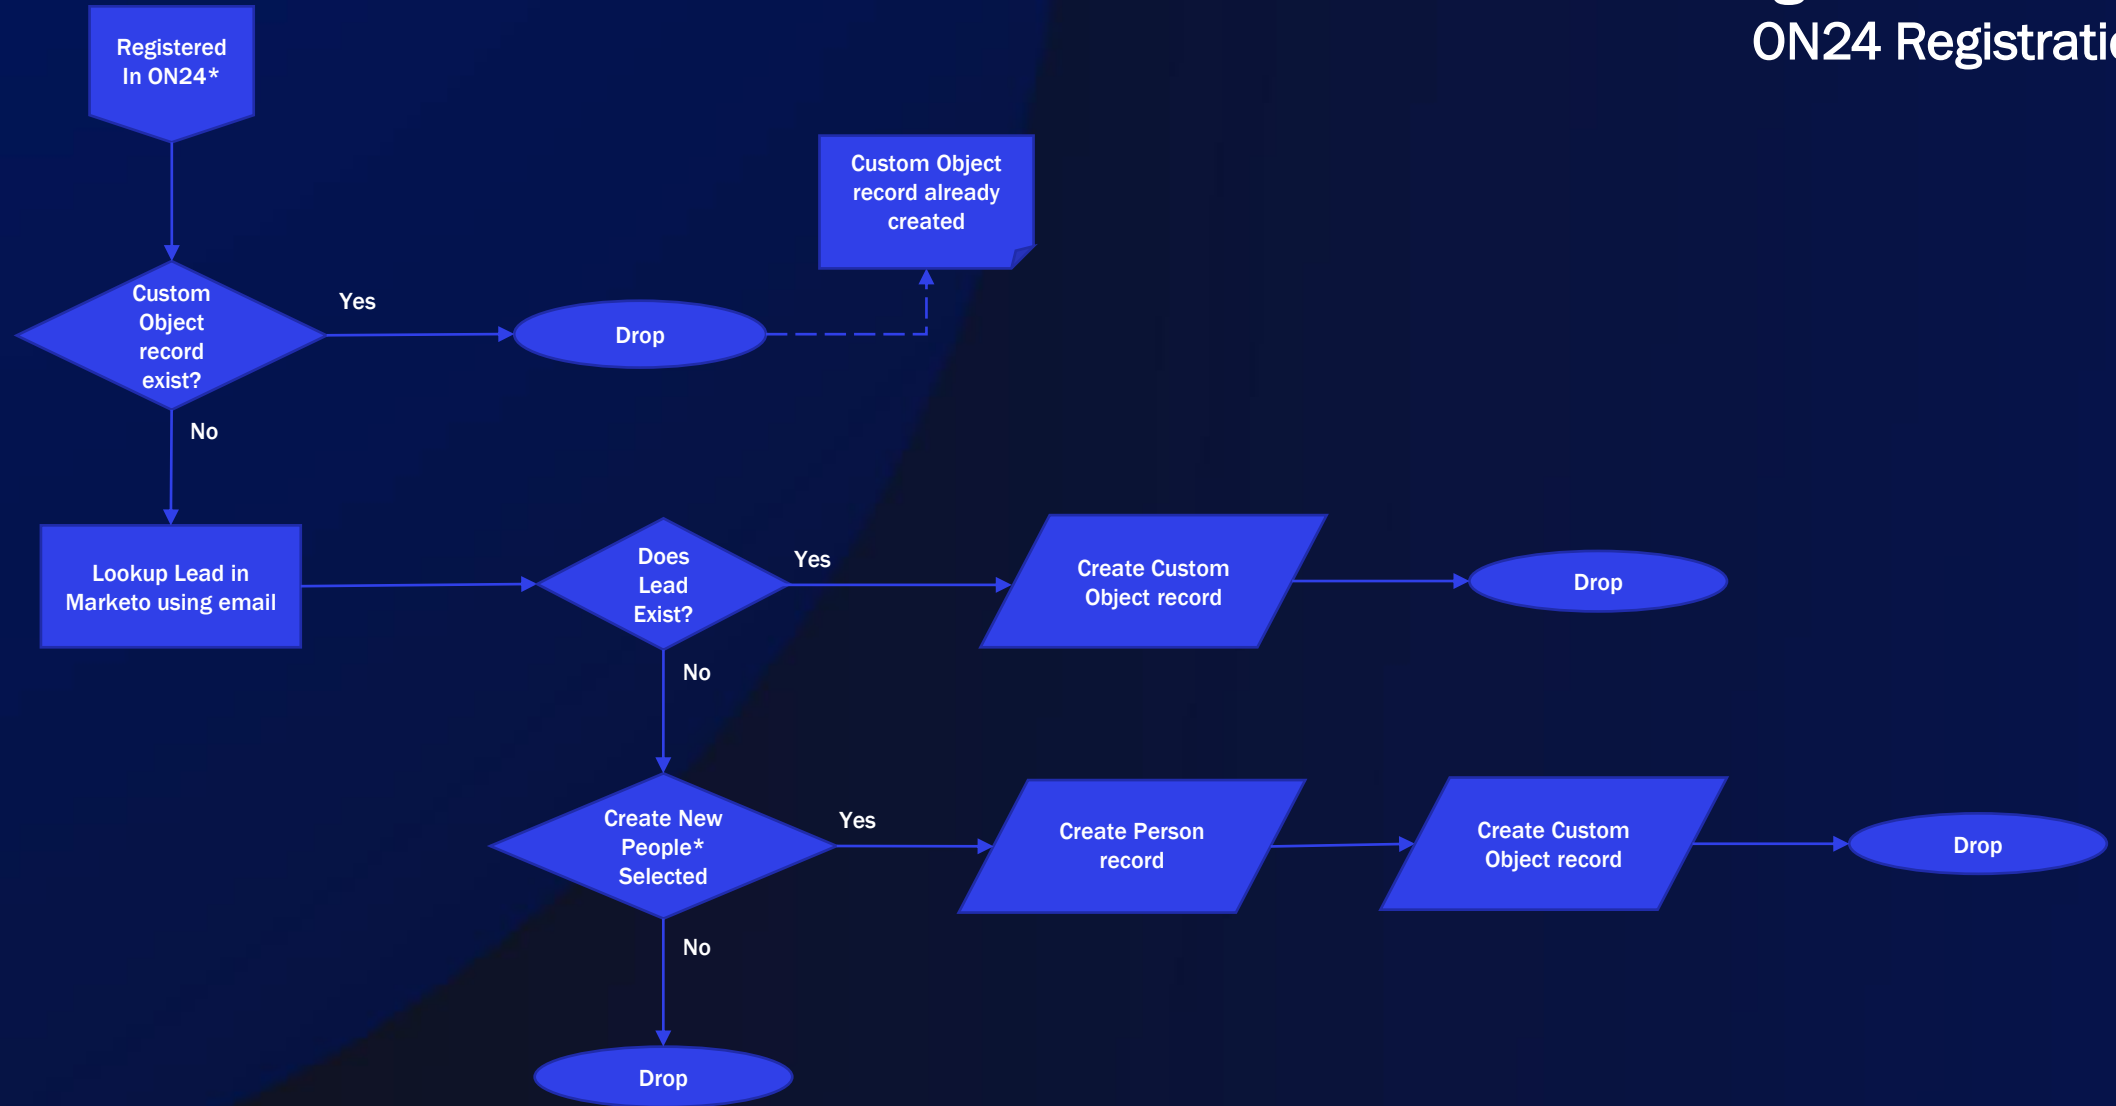

ON24

ON24 Marketo Connector Flow Chart

April 2024

ON24 Registration Flow

If using ON24 form for registration, you can create new people, create custom object records for all registrants & update custom object records with attendee activity.

ON24 Registrant record ON24 Registration

ON24 Attendee record ON24 Registration

Marketo Registration Flow – Option 1

With this option, you can create custom object records for all registrants and update custom object records with attendee activity.

ON24 Registrant record Marketo Registration, Option 1

ON24 Attendee record Marketo Registration, Option 1

Marketo Registration Flow – Option 2

With this option, you can create custom object records with attendee activity.