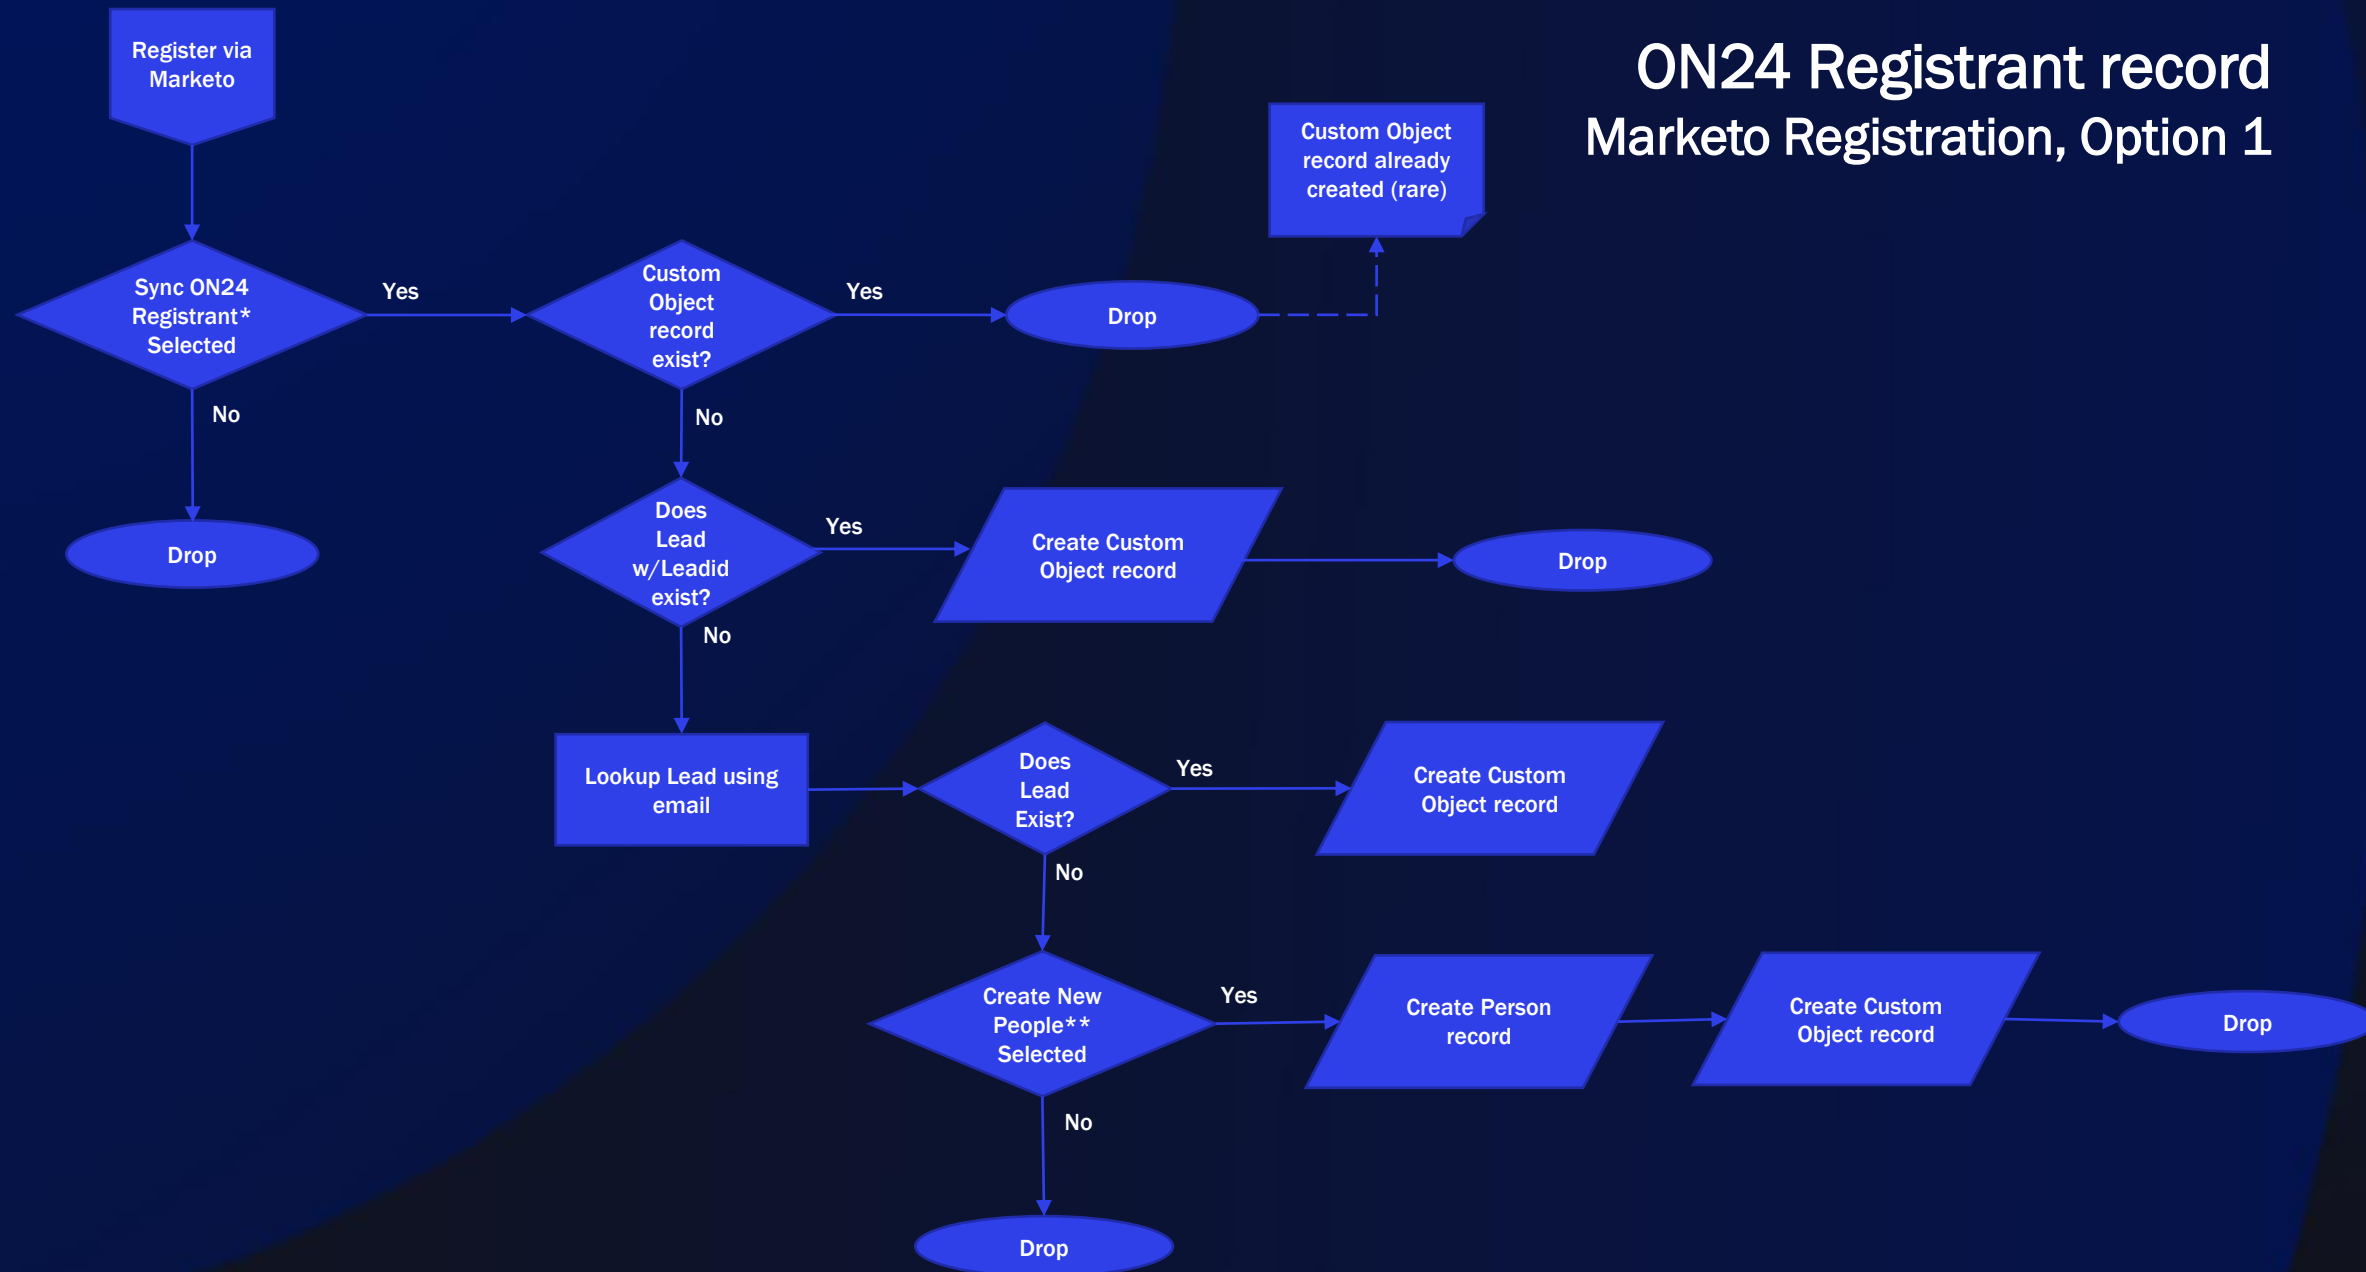

ON24

ON24 Marketo Connector Flow Chart

April 2024

ON24 Registration Flow

If using ON24 form for registration, you can create new people, create custom object records for all registrants & update custom object records with attendee activity.

ON24 Registrant record ON24 Registration

ON24 Attendee record ON24 Registration

Marketo Registration Flow – Option 1

With this option, you can create custom object records for all registrants and update custom object records with attendee activity.

ON24 Registrant record Marketo Registration, Option 1

ON24 Attendee record Marketo Registration, Option 1

Marketo Registration Flow – Option 2

With this option, you can create custom object records with attendee activity.